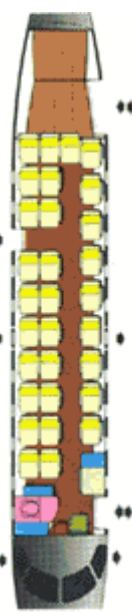

EMB120 Brasilia

by  EMBRAER

Next 

KEY

-  wardrobe
-  toilet
-  galley
-  jump seat
-  stewardess seat
-  baggage compartment

30 Pax interior w/ fwd gallery and lav

30 Pax interior w/ fwd gallery and aft

EMB-120ER w/ PW-118B

EMB-120RT w/ PW-118

# of Passengers	30	30
Max Cruise Speed	300 ktas	315 ktas
Service Ceiling	FL 320	FL 320
Power Plant	PW-118	118B
MGTOW	25,353 lbs	26,433 lbs
Max Payload	6,444 lbs	7,326 lbs
Range w/30 Pax	450 nm	790 nm

NORTHSTAR AVIATION SERVICES, INC.