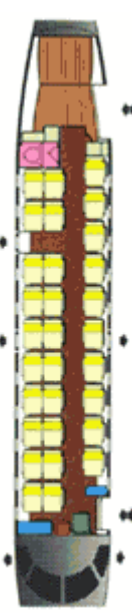

EMB120 Brasilia

by  EMBRAER

Next 

KEY

-  wardrobe
-  toilet
-  galley
-  jump seat
-  stewardess seat
-  baggage compartment

30 Pax interior w/ fwd gallery and lav

30 Pax interior w/ fwd gallery and aft

EMB-120ER w/ PW-118B

EMB-120RT w/ PW-118

# of Passengers	30	30
Max Cruise Speed	300 ktas	315 ktas
Service Ceiling	FL 320	FL 320
Power Plant	PW-118	118B
MGTOW	25,353 lbs	26,433 lbs
Max Payload	6,444 lbs	7,326 lbs
Range w/30 Pax	450 nm	790 nm

NORTHSTAR AVIATION SERVICES, INC.